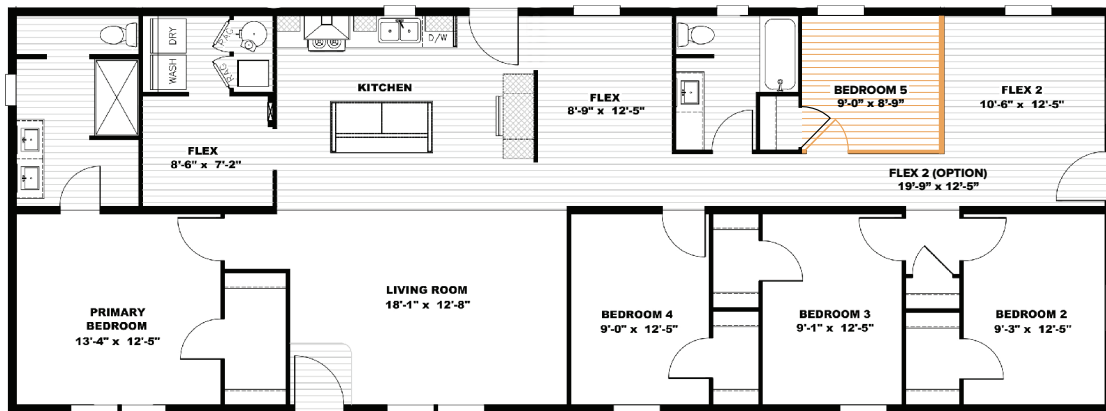

Tempo

Hey Jude

TEM28725A | 4/5 beds | 2 baths | 1,920 sq. ft.

 4 Bedroom / Large Flex Space Available

- Full Drywall Throughout
- DuraCraft® Cabinets
- Frigidaire® Stainless Steel Appliances
- Craftsman Style Front Door
- ecobee® Smart Thermostat
- Carrier® Furnace

The home series and floor plans indicated will vary by retailer and state. Your local Home Center can quote you on specific prices and terms of purchase for specific homes. Clayton Home Building Group invests in continuous product and process improvement. All home series, floor plans, specifications, dimension, features, materials, availability, and starting prices shown on this website are artist's renderings or estimates, and are subject to change without notice. Dimensions are nominal and length and width measurements are from exterior wall to exterior wall.