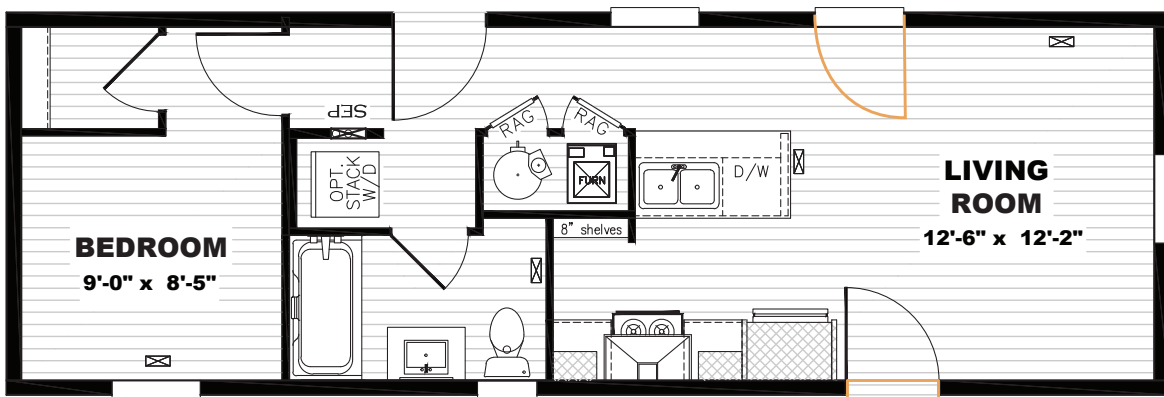

Tempo

Imagine

TEM14401A | 1 bed | 1 bath | 527 sq. ft.

 Alternate Door Location Available

- Full Drywall Throughout
- DuraCraft® Cabinets

- Frigidaire® Stainless Steel Appliances
- Craftsman Style Front Door