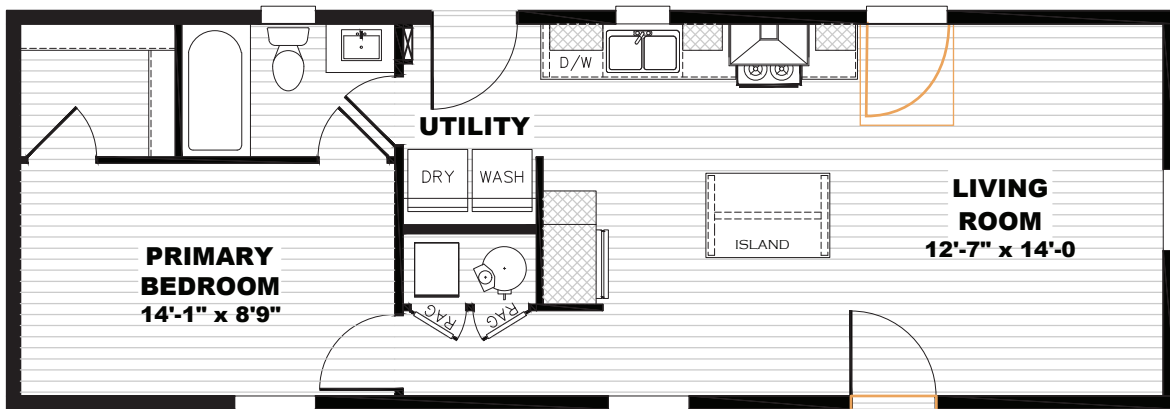

## Yesterday

TEM16441A | 1 bed | 1 bath | 660 sq. ft.

 Alternate Door Location Available

- Full Drywall Throughout
- DuraCraft® Cabinets
- Frigidaire® Stainless Steel Appliances
- Craftsman Style Front Door
- ecobee® Smart Thermostat
- Carrier® Furnace