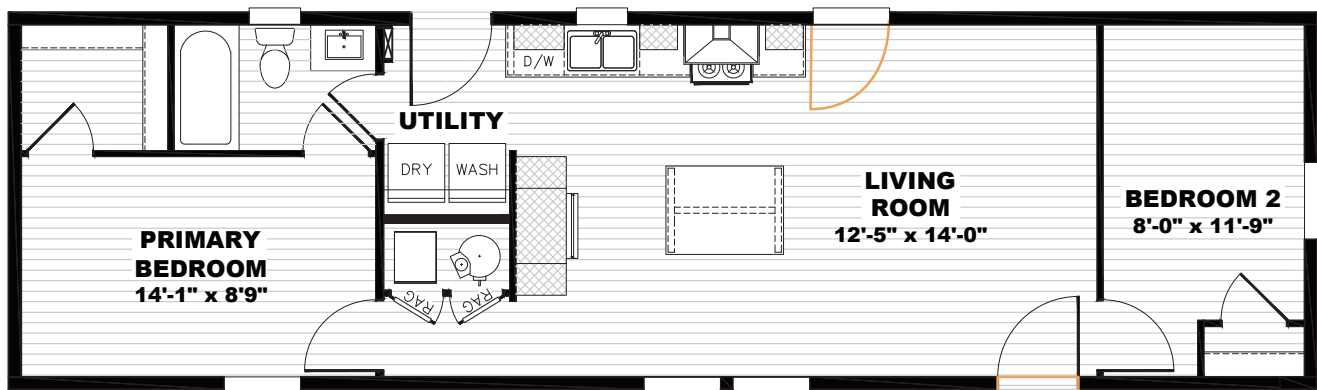

## Layla

TEM16522A | 2 beds | 1 bath | 780 sq. ft.

 Alternate Door Location Available

- Full Drywall Throughout
- DuraCraft® Cabinets
- Frigidaire® Stainless Steel Appliances
- Craftsman Style Front Door
- ecobee® Smart Thermostat
- Carrier® Furnace