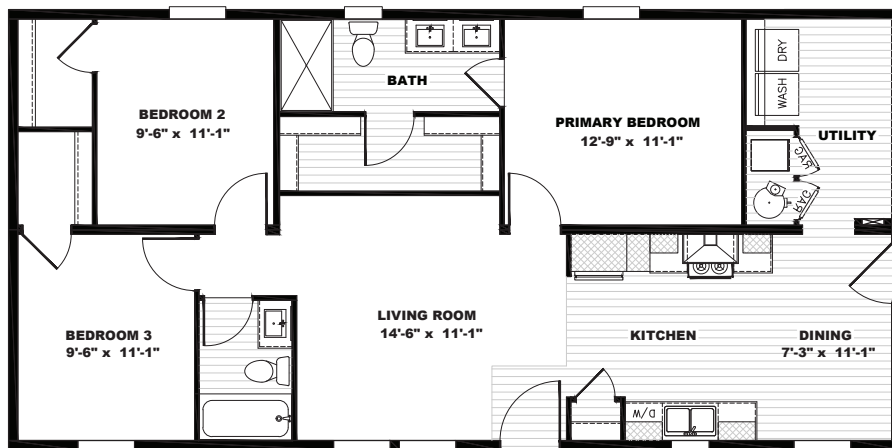

## Here Comes the Sun

TEM24483A | 3 beds | 2 baths | 1,136 sq. ft.

- Full Drywall Throughout
- DuraCraft® Cabinets
- Frigidaire® Stainless Steel Appliances
- Craftsman Style Front Door
- ecobee® Smart Thermostat
- Carrier® Furnace