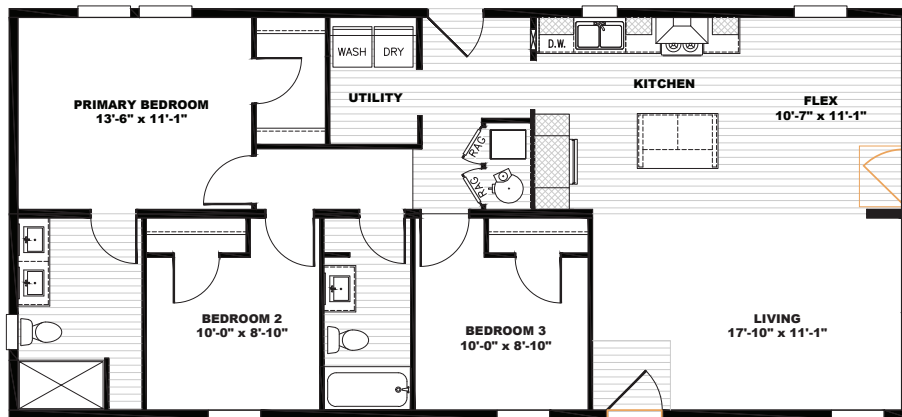

Tempo

Three Little Birds

TEM24523A | 3 beds | 2 baths | 1,230 sq. ft.

 Alternate Door Location Available

- Full Drywall Throughout
- DuraCraft® Cabinets
- Frigidaire® Stainless Steel Appliances
- Craftsman Style Front Door
- ecobee® Smart Thermostat
- Carrier® Furnace