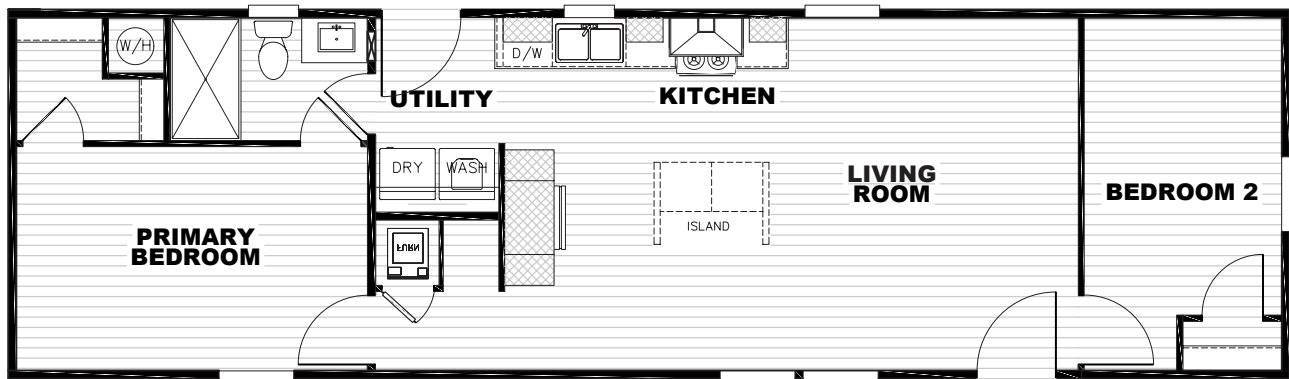

Tempo

Layla

51TEM16522AH22 | 780 SQ FT | 2 Bedrooms | 1 Bath

- Full Drywall Throughout
- DuraCraft® Cabinets
- Frigidaire® Stainless Steel Appliance Package

- Craftsman Style Front Door
- Ecobee® Smart Thermostat
- Carrier® Furnace