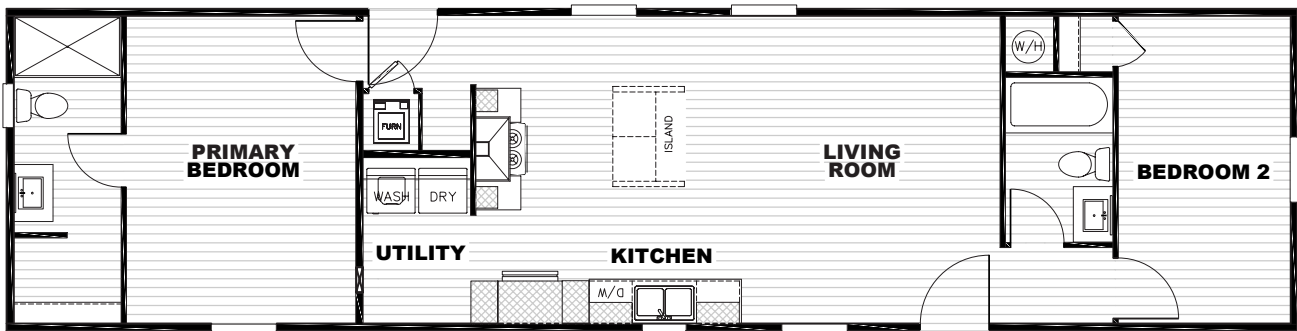

Tempo

Born to Run

51TEM16602AH22 | 900 SQ FT | 2 Bedrooms | 2 Baths

- Full Drywall Throughout
- DuraCraft® Cabinets
- Frigidaire® Stainless Steel Appliance Package

- Craftsman Style Front Door
- Ecobee® Smart Thermostat
- Carrier® Furnace