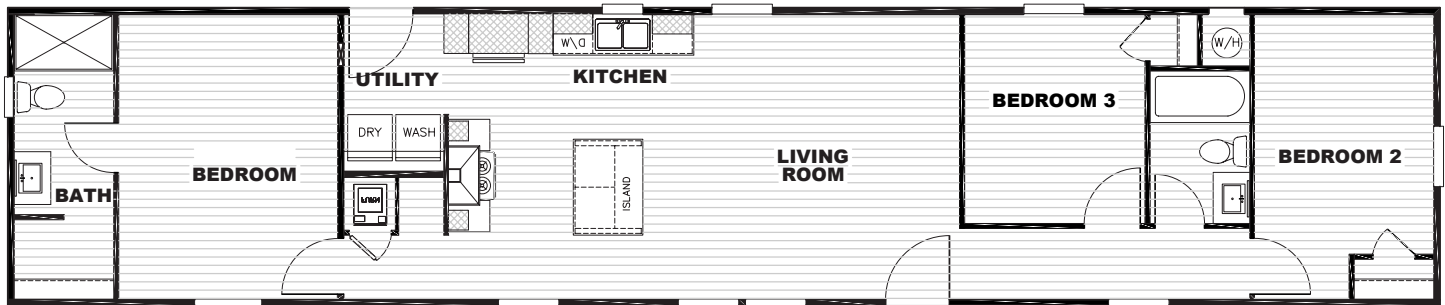

Tempo

Move On Up

51TEM16723AH22 | 1,080 SQ FT | 3 Bedrooms | 2 Baths

- Full Drywall Throughout
- DuraCraft® Cabinets
- Frigidaire® Stainless Steel Appliance Package
- Craftsman Style Front Door
- Ecobee® Smart Thermostat
- Carrier® Furnace