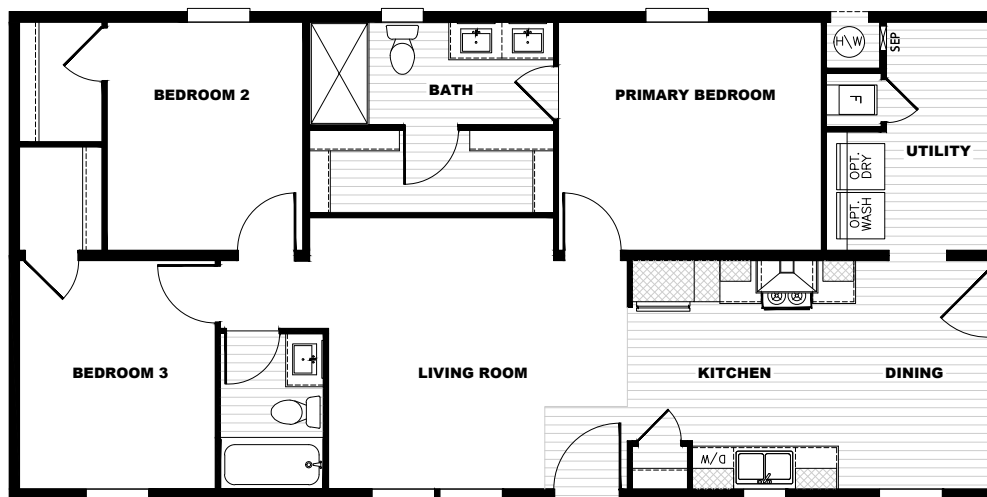

## Here Comes the Sun

TEM24483AH22 | 1,136 SQ FT | 3 Bedrooms | 2 Baths

- Full Drywall Throughout
- DuraCraft® Cabinets
- Frigidaire® Stainless Steel Appliance Package
- Craftsman Style Front Door
- Ecobee® Smart Thermostat
- Carrier® Furnace