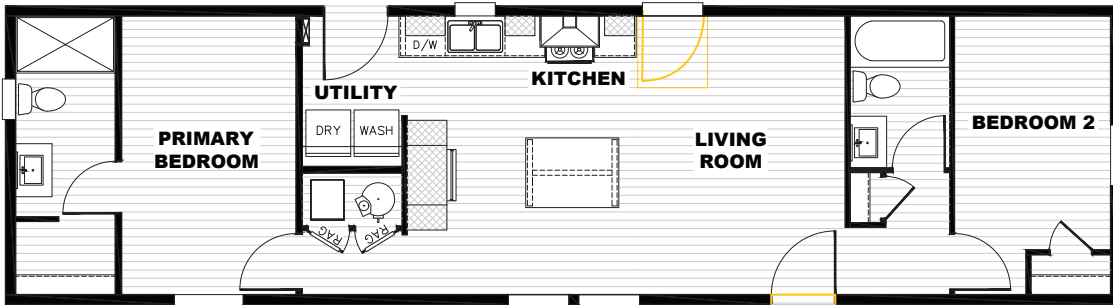

# Still the One 🎵

TEM16562A / 2 beds / 2 baths / 840 sq. ft. / 16x56

🎵 Alternate Door Location Available

- Finished Drywall Throughout
- Samsung® Stainless Steel Appliances
- ecobee® Smart Thermostat
- Kwikset® Door Hardware Throughout
- Rheem® Hybrid Heat Pump Water Heater
- Carrier® Furnace