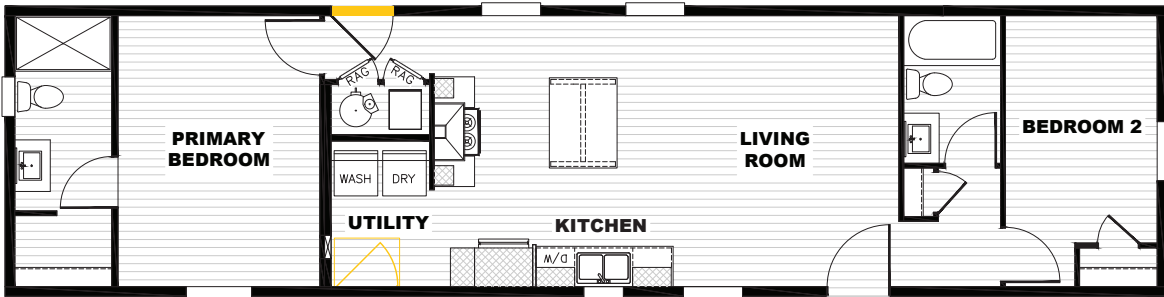

Born to Run 🎵

TEM16602A / 2 beds / 2 baths / 900 sq. ft. / 16x60

🎵 Alternate Door Location Available

- Finished Drywall Throughout
- Samsung® Stainless Steel Appliances
- ecobee® Smart Thermostat
- Kwikset® Door Hardware Throughout
- Rheem® Hybrid Heat Pump Water Heater
- Carrier® Furnace