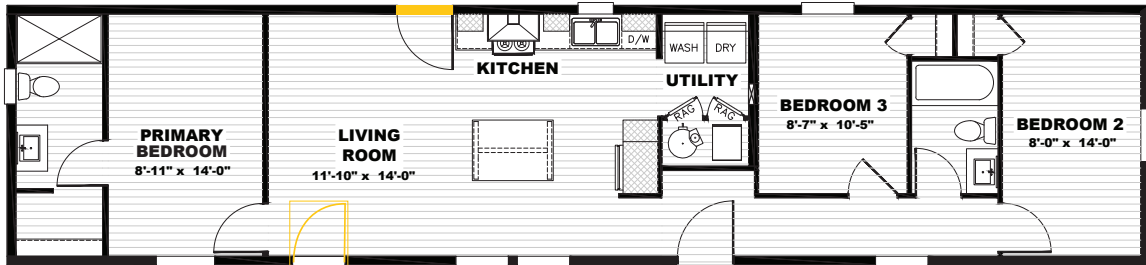

Rhythm Nation 🎵

TEM16663A / 3 beds / 2 baths / 959 sq. ft. / 16x66

🎵 Alternate Door Location Available

- Finished Drywall Throughout
- Samsung® Stainless Steel Appliances
- ecobee® Smart Thermostat
- Kwikset® Door Hardware Throughout
- Rheem® Hybrid Heat Pump Water Heater
- Carrier® Furnace