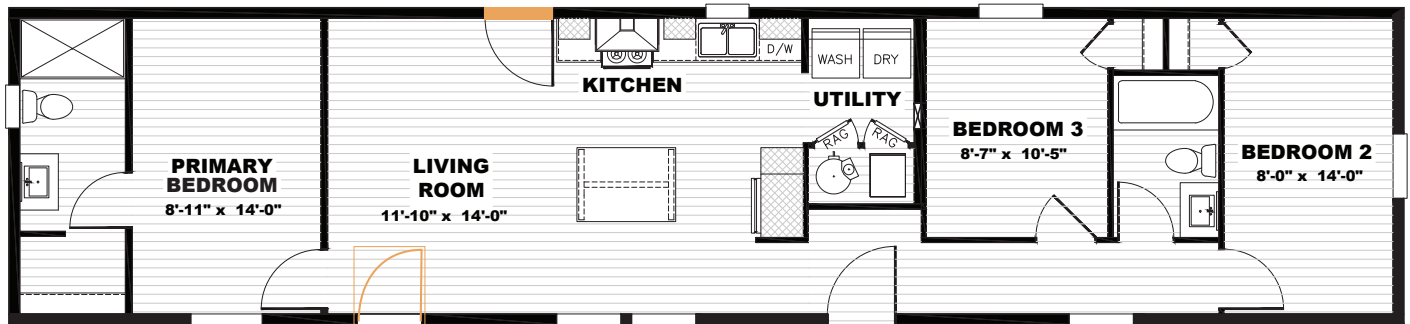

Tempo

Rhythm Nation

TEM16663A | 3 beds | 2 baths | 959 sq. ft.

 Alternate Door Location Available

- Full Drywall Throughout
- DuraCraft® Cabinets
- Frigidaire® Stainless Steel Appliances
- Craftsman Style Front Door
- ecobee® Smart Thermostat
- Carrier® Furnace