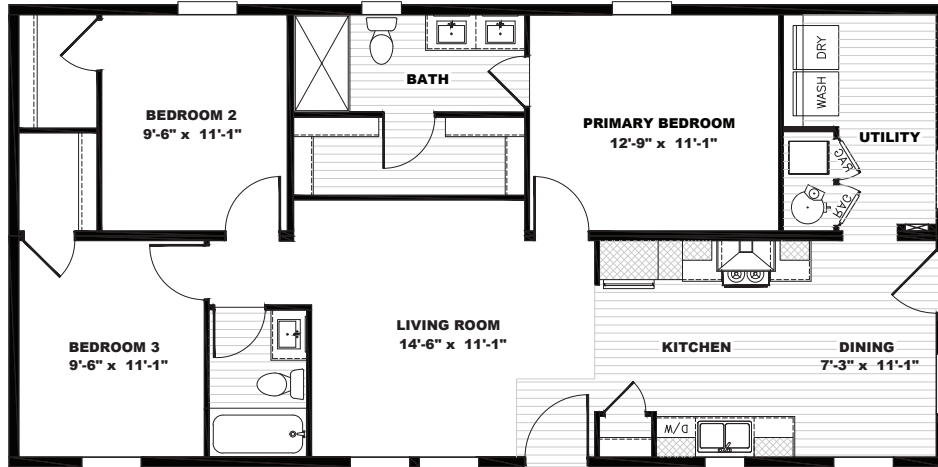

*Available As MOD

Here Comes the Sun

TEM24483A / 3 beds / 2 baths / 1,088 sq. ft. / 24x48

- Finished Drywall Throughout
- Samsun[®] Stainless Steel Appliances
- ecobee[®] Smart Thermostat
- Kwikset[®] Door Hardware Throughout
- Rheem[®] Hybrid Heat Pump Water Heater
- Carrier[®] Furnace