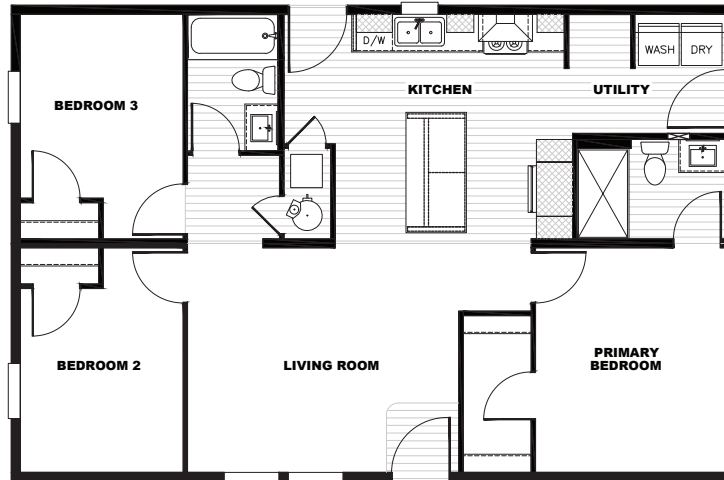

*Available As MOD

Sweet Dreams 🎵

TEM28403A / 3 beds / 2 baths / 1,054 sq. ft. / 28x40

🎵 Alternate Window IPO Door Available

- Finished Drywall Throughout
- Samsung® Stainless Steel Appliances
- ecobee® Smart Thermostat
- Kwikset® Door Hardware Throughout
- Rheem® Hybrid Heat Pump Water Heater
- Carrier® Furnace