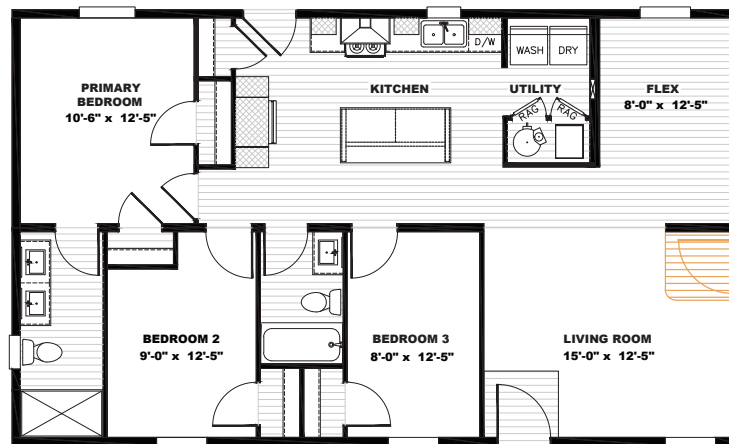

Tempo

Beautiful Morning

TEM28443A | 3 beds | 2 baths | 1,158 sq. ft.

 Alternate Door Location Available

- Full Drywall Throughout
- DuraCraft® Cabinets
- Frigidaire® Stainless Steel Appliances
- Craftsman Style Front Door
- ecobee® Smart Thermostat
- Carrier® Furnace