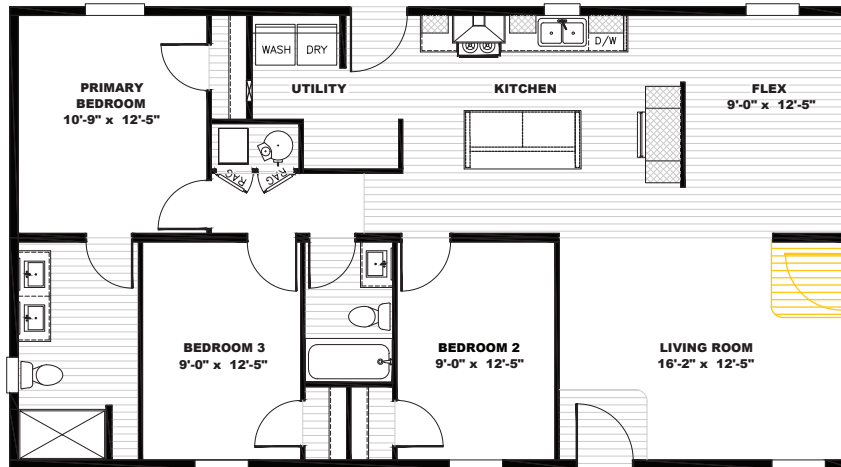

*Available As MOD

Under Pressure

TEM28483A / 3 beds / 2 baths / 1,296 sq. ft. / 28x48

 Alternate Door Location Available

- Finished Drywall Throughout
- Samsung® Stainless Steel Appliances
- ecobee® Smart Thermostat
- Kwikset® Door Hardware Throughout
- Rheem® Hybrid Heat Pump Water Heater
- Carrier® Furnace