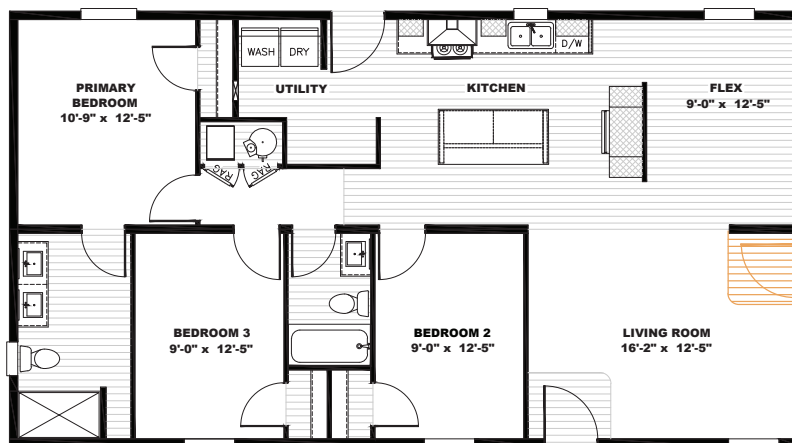

## Under Pressure

TEM28483A | 3 beds | 2 baths | 1,264 sq. ft.

 Alternate Door Location Available

- Full Drywall Throughout
- DuraCraft® Cabinets
- Frigidaire® Stainless Steel Appliances
- Craftsman Style Front Door
- ecobee® Smart Thermostat
- Carrier® Furnace