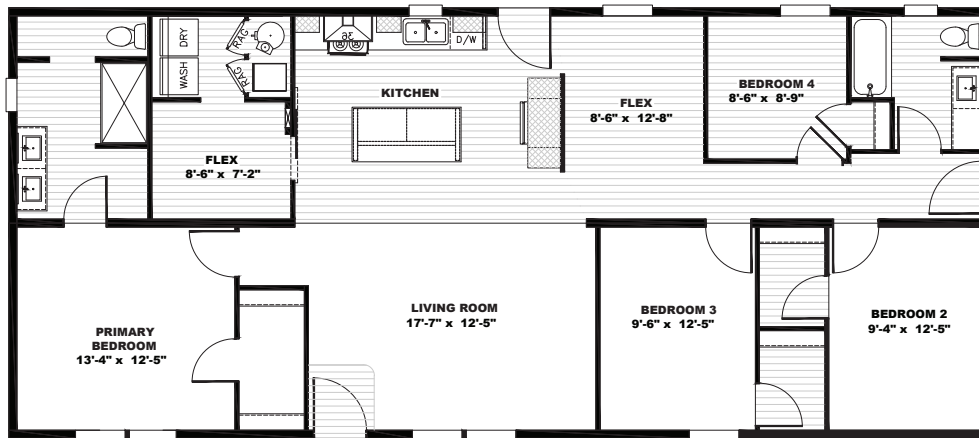

*Available As MOD

Brown Eyed Girl

TEM28604B / 4 beds / 2 baths / 1,580 sq. ft. / 28x60

INDEPENDENT
RETAILER EXCLUSIVE

- Finished Drywall Throughout
- Samsung® Stainless Steel Appliances
- ecobee® Smart Thermostat
- Kwikset® Door Hardware Throughout
- Rheem® Hybrid Heat Pump Water Heater
- Carrier® Furnace