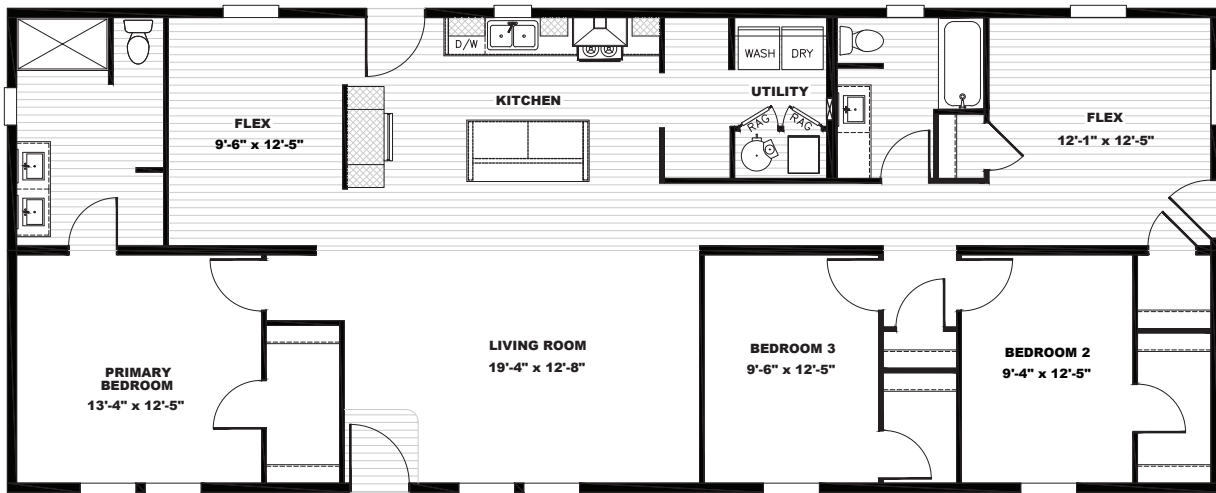

*Available As MOD

Rocket Man

TEM28663A / 3 beds / 2 baths / 1,790 sq. ft. / 28x66

- Finished Drywall Throughout
- Samsung® Stainless Steel Appliances
- ecobee® Smart Thermostat
- Kwikset® Door Hardware Throughout
- Rheem® Hybrid Heat Pump Water Heater
- Carrier® Furnace