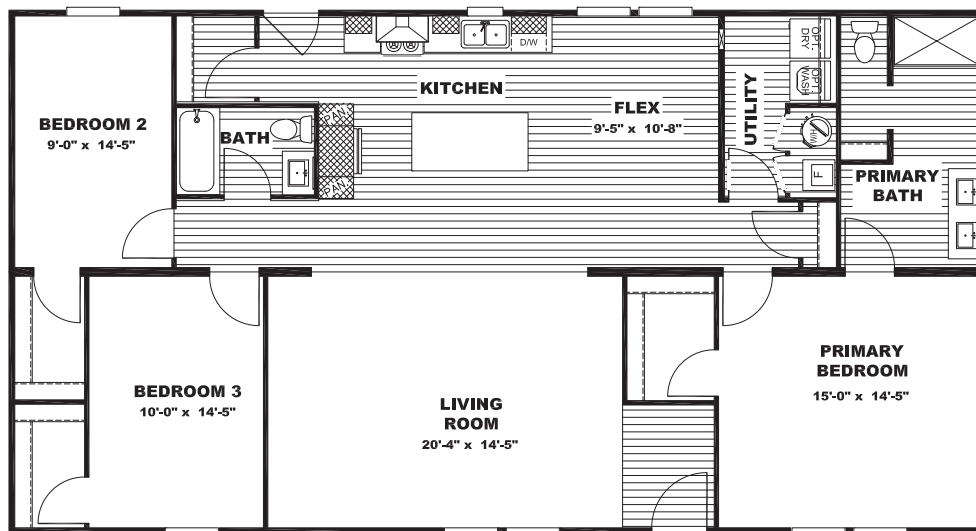

*Available As MOD

Limelight

TEM32563A / 3 beds / 2 baths / 1,680 sq. ft. / 32x56

- Finished Drywall Throughout
- Samsung® Stainless Steel Appliances
- ecobee® Smart Thermostat
- Kwikset® Door Hardware Throughout
- Rheem® Hybrid Heat Pump Water Heater
- Carrier® Furnace