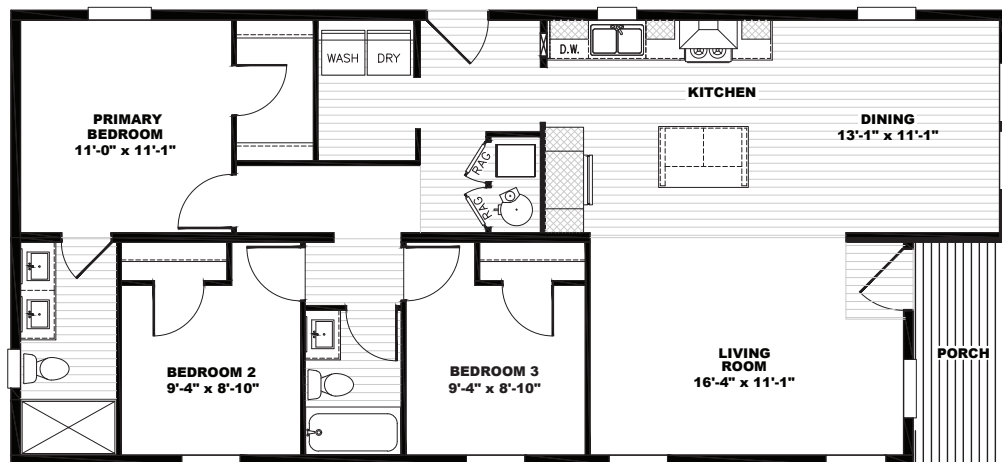

Tempo

Stand By Me

TIP24523A | 3 beds | 2 baths | 1,230 sq. ft.

- Full Drywall Throughout
- DuraCraft® Cabinets
- Frigidaire® Stainless Steel Appliances
- Craftsman Style Front Door
- ecobee® Smart Thermostat
- Carrier® Furnace