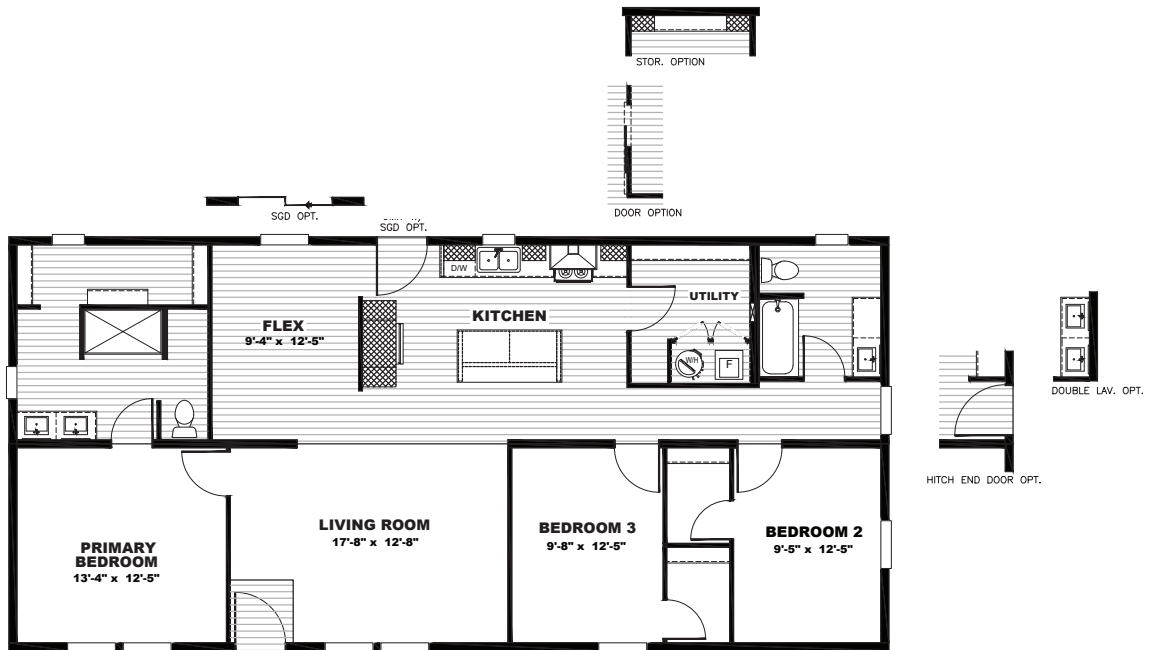

Shout

TMI28563A / 3 beds / 2 baths / 1,475 sq. ft. / 28x56

INDEPENDENT RETAIL
PARTNER EXCLUSIVE

- Finished Drywall Throughout
- Samsung® Stainless Steel Appliances
- ecobee Smart Thermostat®
- Kwikset® Door Hardware Throughout
- Rheem® Hybrid Water Heater
- SmartComfort® by Carrier® Electric Heat Pump or Gas Furnace