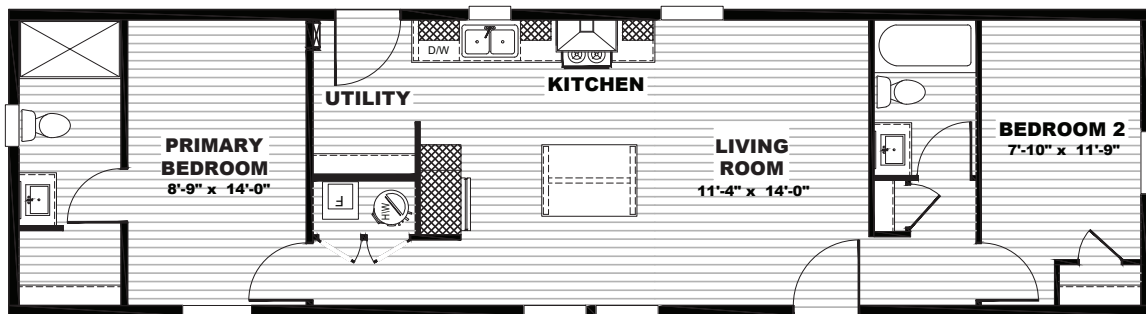

Still the One

TPO16562A / 2 beds / 2 baths / 840 sq. ft. / 16x56

- Finished Drywall Throughout
- Samsung® Stainless Steel Appliances
- ecobee Smart Thermostat®
- Kwikset® Door Hardware Throughout
- Rheem® Hybrid Water Heater
- SmartComfort® by Carrier® Electric Heat Pump or Gas Furnace