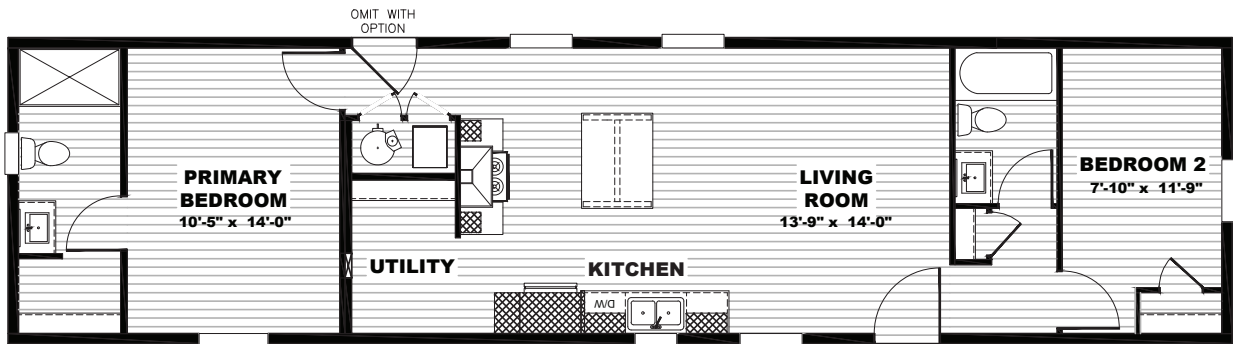

Born to Run

TPO16602A / 2 beds / 2 baths / 900 sq. ft. / 16x60

- Finished Drywall Throughout
- Kwikset® Door Hardware Throughout
- Samsung® Stainless Steel Appliances
- Rheem® Hybrid Water Heater
- ecobee Smart Thermostat®
- SmartComfort® by Carrier® Electric Heat Pump or Gas Furnace