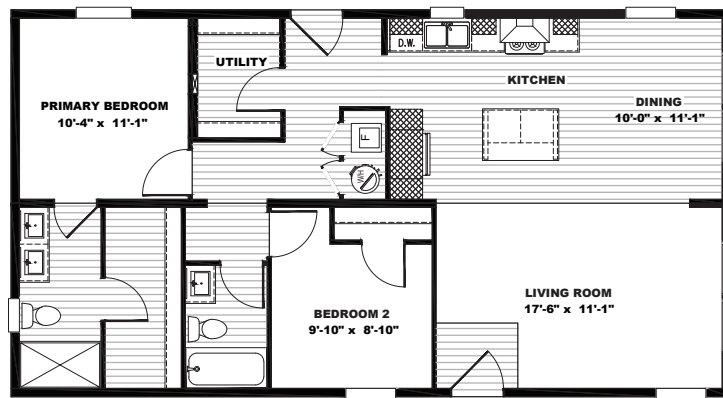

Rising Sun

TPO24442A / 2 beds / 2 baths / 1,041 sq. ft. / 24x44

- Finished Drywall Throughout
- Samsung® Stainless Steel Appliances
- ecobee Smart Thermostat®
- Kwikset® Door Hardware Throughout
- Rheem® Hybrid Water Heater
- SmartComfort® by Carrier® Electric Heat Pump or Gas Furnace