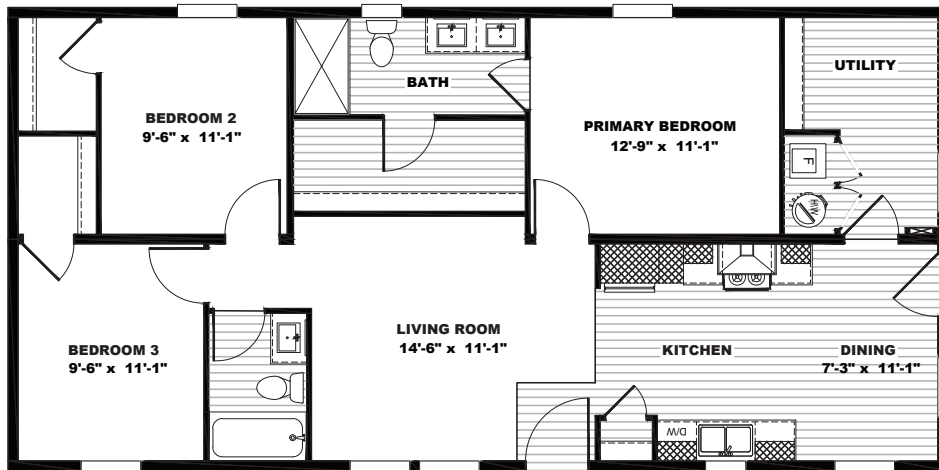

Here Comes the Sun

TPO24483A / 3 beds / 2 baths / 1,136 sq. ft. / 24x48

- Finished Drywall Throughout
- Kwikset® Door Hardware Throughout
- Samsung® Stainless Steel Appliances
- Rheem® Hybrid Water Heater
- ecobee Smart Thermostat®
- SmartComfort® by Carrier® Electric Heat Pump or Gas Furnace