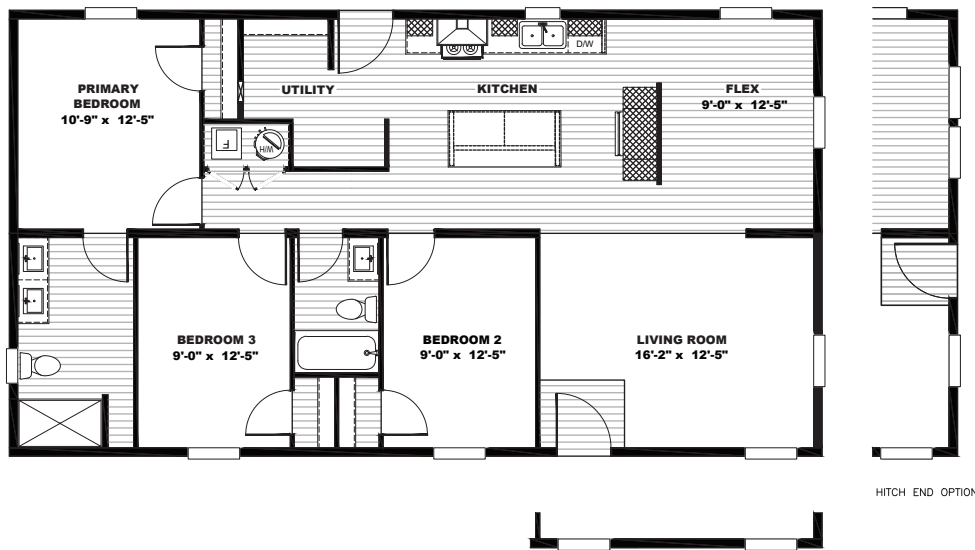

Under Pressure

TPO28483A / 3 beds / 2 baths / 1,264 sq. ft. / 28x48

- Finished Drywall Throughout
- Samsung® Stainless Steel Appliances
- ecobee Smart Thermostat®
- Kwikset® Door Hardware Throughout
- Rheem® Hybrid Water Heater
- SmartComfort® by Carrier® Electric Heat Pump or Gas Furnace